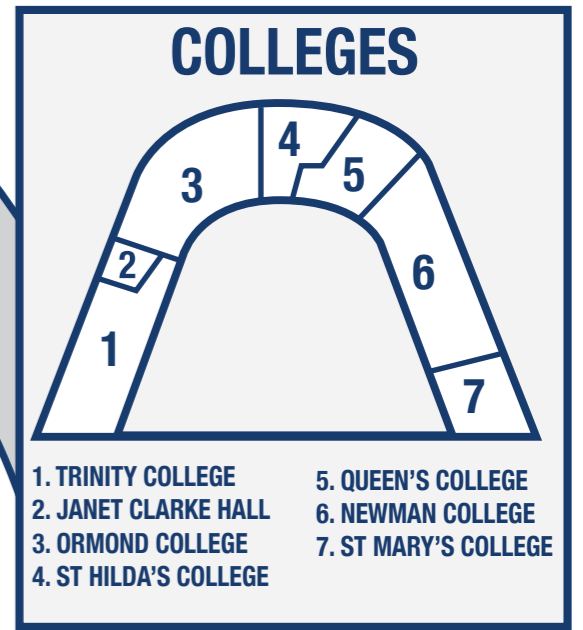

SPORTS CENTRE

TUNNEL

GATE 1

ELGIN ST

SWANSTON ST

TIN ALLEY

ROYAL PARADE

BEAUREPAIRE CENTRE

POOL

UNIVERSITY HOUSE

UNION HOUSE

Enter via Gate 1 off Swanston St. The Sports Centre is on the right hand side, approximately 100m down Tin Alley. Drive through the tunnel, parking is available by the Tennis Courts.